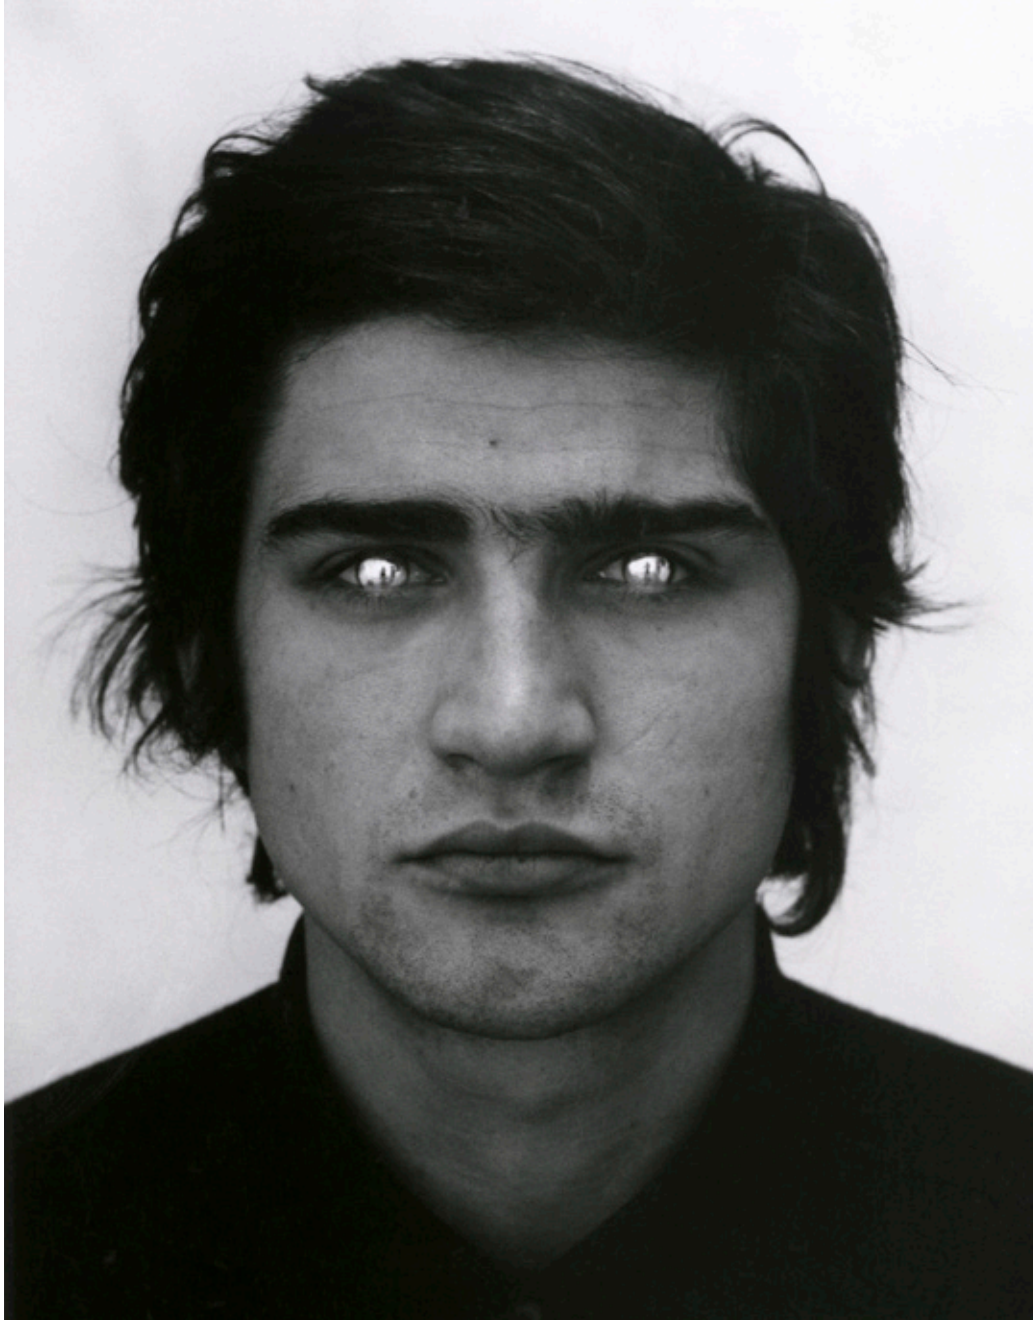

OPENING NIGHT
FRIDAY JUNE 14
5PM-MIDNIGHT
MAC 1
FREE

JUNE 23-JULY 28
FRI-MON, 12PM-7PM
DOOR SALES \$5

BEAM IN THINE OWN EYE

MATHIEU BRIAND
TIM BRUNIGES
LARA FAVARETTO
IVANA FRANKE
FABIEN GIRAUD+
RAPHAËL SIBONI
KURT HENTSCHLÄGER
RYOJI IKEDA
ALFREDO JAAR
ANISH KAPOOR
GIUSEPPE PENONE
MICHELANGELO
PISTOLETTO
LAWRENCE WEINER
GREGORIO ZANON

CURATED BY
OLIVIER VARENNE
NICOLE DURLING

BEAM IN THINE OWN EYE

The conversation we have with art is a conversation with ourselves. And in this exhibition we let the mind's eye shine.
David Walsh

Warning If you have any history of photosensitive epilepsy, you are strongly advised not to enter ZEE. Due to the immersive nature of the installation, there is a danger of motion sickness, trance-like states and blackouts; and epileptic seizures may be experienced in varying degrees. In addition, people suffering from asthma or general breathing problems, migraine and headaches, eye and ear diseases, or claustrophobia, are advised not to enter. Pregnant women, children and those below the age of 18 may not attend Zee.